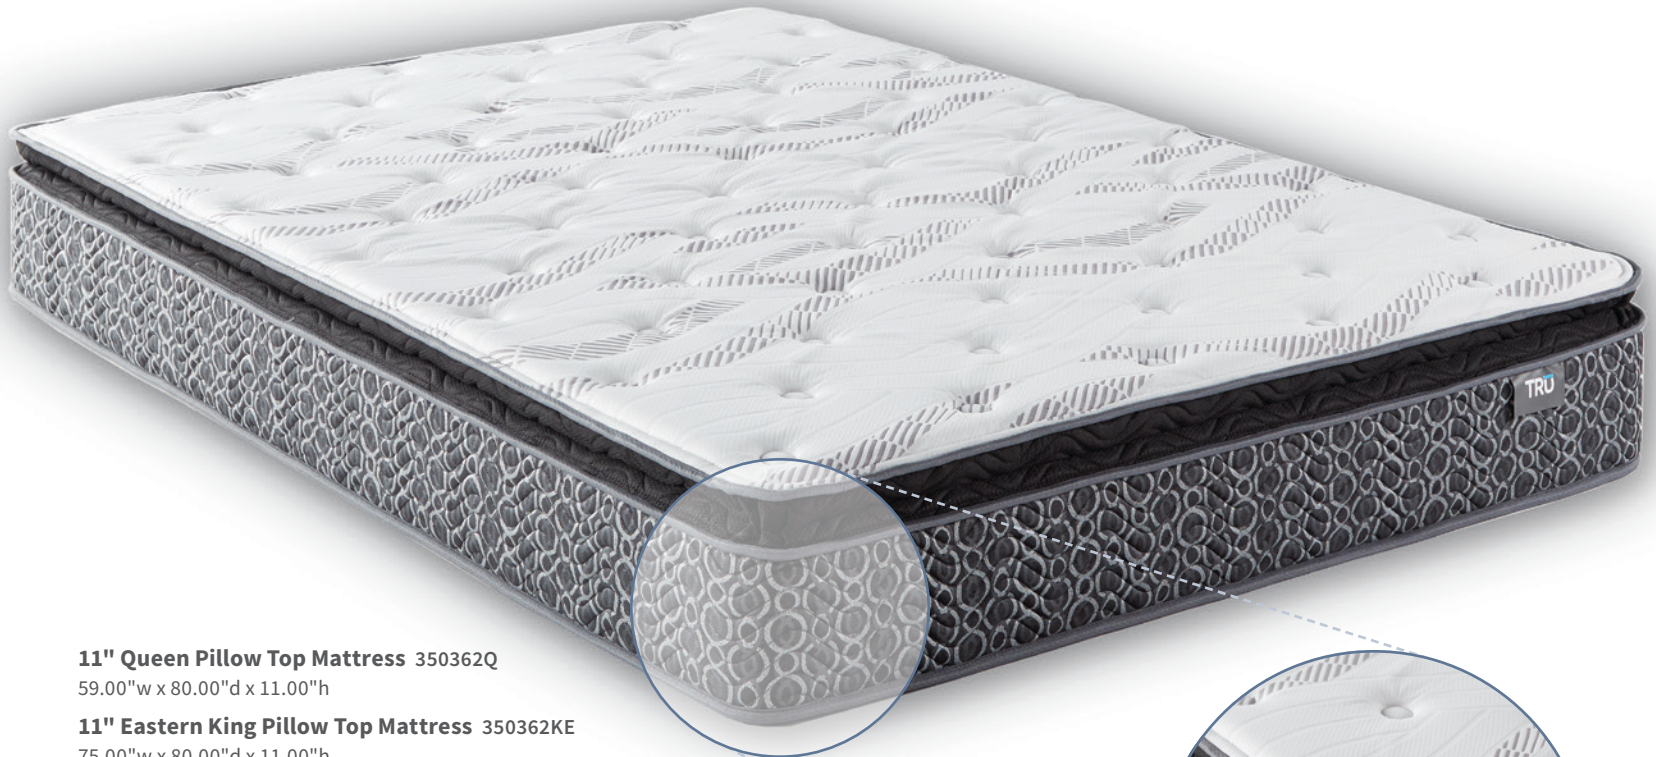

11" Queen Pillow Top Mattress 350362Q
59.00"w x 80.00"d x 11.00"h

11" Eastern King Pillow Top Mattress 350362KE
75.00"w x 80.00"d x 11.00"h

11" California King Pillow Top Mattress 350362KW
71.00"w x 84.00"d x 11.00"h

11" Full Pillow Top Mattress 350362F
53.00"w x 74.00"d x 11.00"h

11" Twin XL Pillow Top Mattress 350362T
37.00"w x 80.00"d x 11.00"h

11" Twin Pillow Top Mattress 350362T
37.00"w x 74.00"d x 11.00"h

FEATURES:

TRU Tencel Fabric

Get a cooler sleep experience with a breathable cover that naturally wicks away moisture from the body

Super Soft Quilt Foam

Firm Comfort quilted right into the cover for immediate comfort, pressure relief and added support

TRU Gel Memory Foam

Relieves pressure points on the hips, shoulders and neck while cradling the body for added support

TRU Comfort Foam

Contours and cradles your body for better pressure relief while you sleep

TRU Contour Open Coil

Brings a firm supportive feeling to your body as you sleep and recover

MOST IDEAL FOR »

11.0" HEIGHT