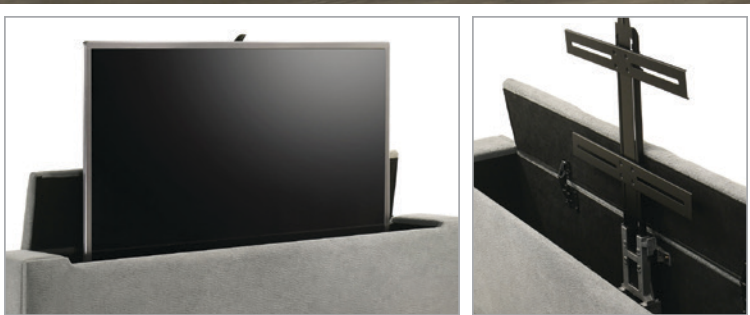

NEW

Integrated Footboard TV Storage

COASTER

EXCLUSIVE DESIGN

Grey Velvet

Your Sanctuary, Redefined **TARA** UPHOLSTERED TV BED

Experience the perfect blend of elegance and innovation with this velvet bed. A sculptural quilted headboard invites relaxation, while the footboard hides a motorized TV lift for screens up to 50 inches, complete with a discreet power outlet. Wrapped in plush velvet over foam-padded wood, it transforms rest into a luxurious, modern retreat.