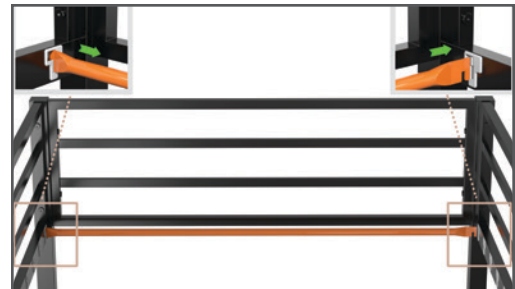

China Utility Model Patent No. 202520274796 • U.S Design Patent No. 30/016958 • U.K Design Patent No. 6463239.0