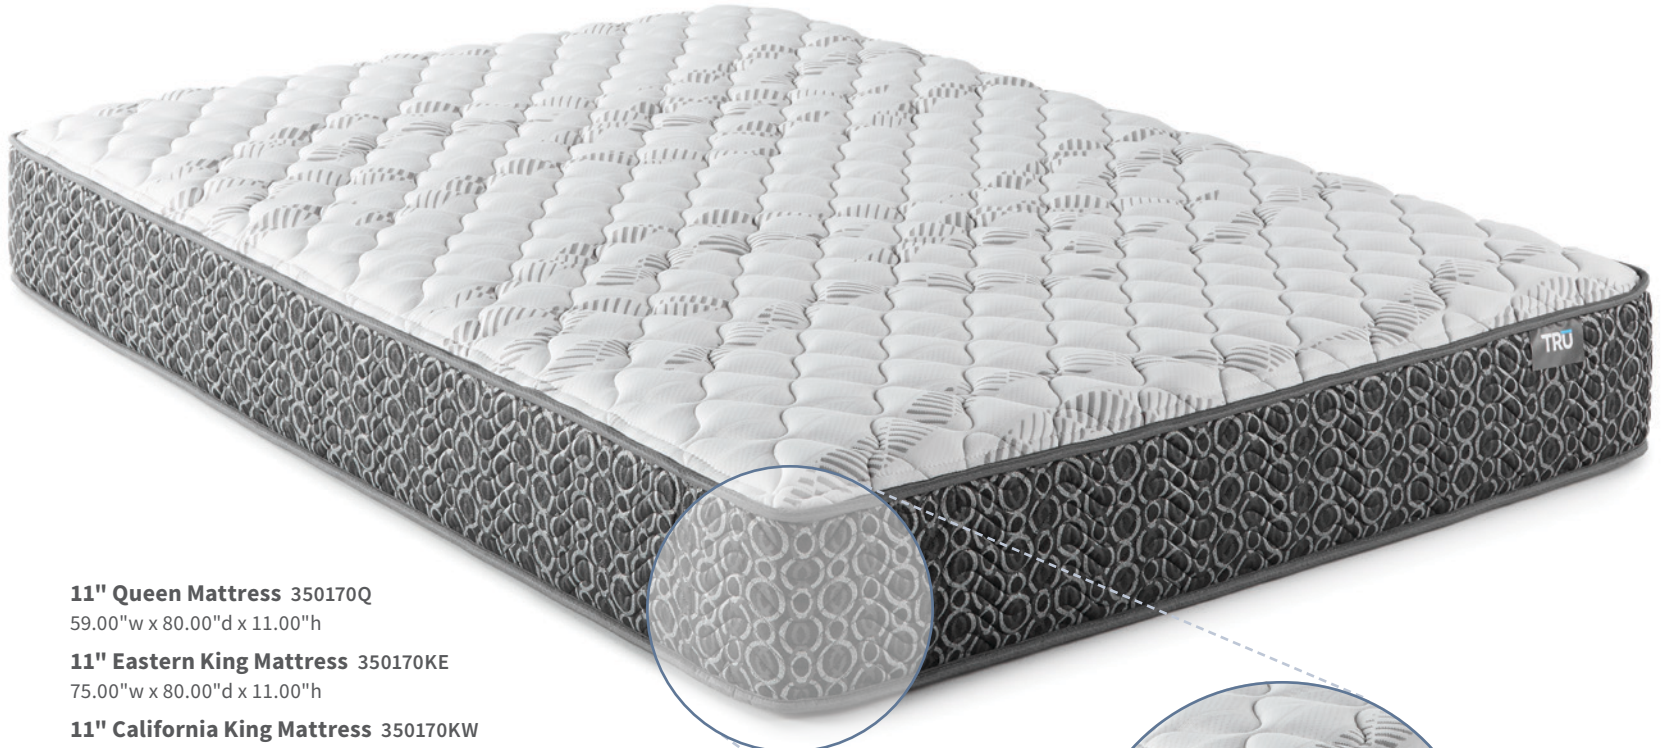

HAYES FIRM MATTRESS

11" Queen Mattress 350170Q

59.00"w x 80.00"d x 11.00"h

11" Eastern King Mattress 350170KE

75.00"w x 80.00"d x 11.00"h

11" California King Mattress 350170KW

71.00"w x 84.00"d x 11.00"h

11" Full Mattress 350170F

53.00"w x 74.00"d x 11.00"h

11" Twin Mattress 350170T

37.00"w x 74.00"d x 11.00"h

FEATURES:

Stretch Knit Breathable Fabric

Get a cooler sleep experience with a breathable cover that naturally wicks away moisture from the body

Firm Quilt Foam

Firm Comfort quilted right into the cover for immediate comfort, pressure relief and added support

TRU Gel Memory Foam

Relieves pressure points on the hips, shoulders and neck while cradling the body for added support

TRU Comfort Foam

Contours and cradles your body for better pressure relief while you sleep