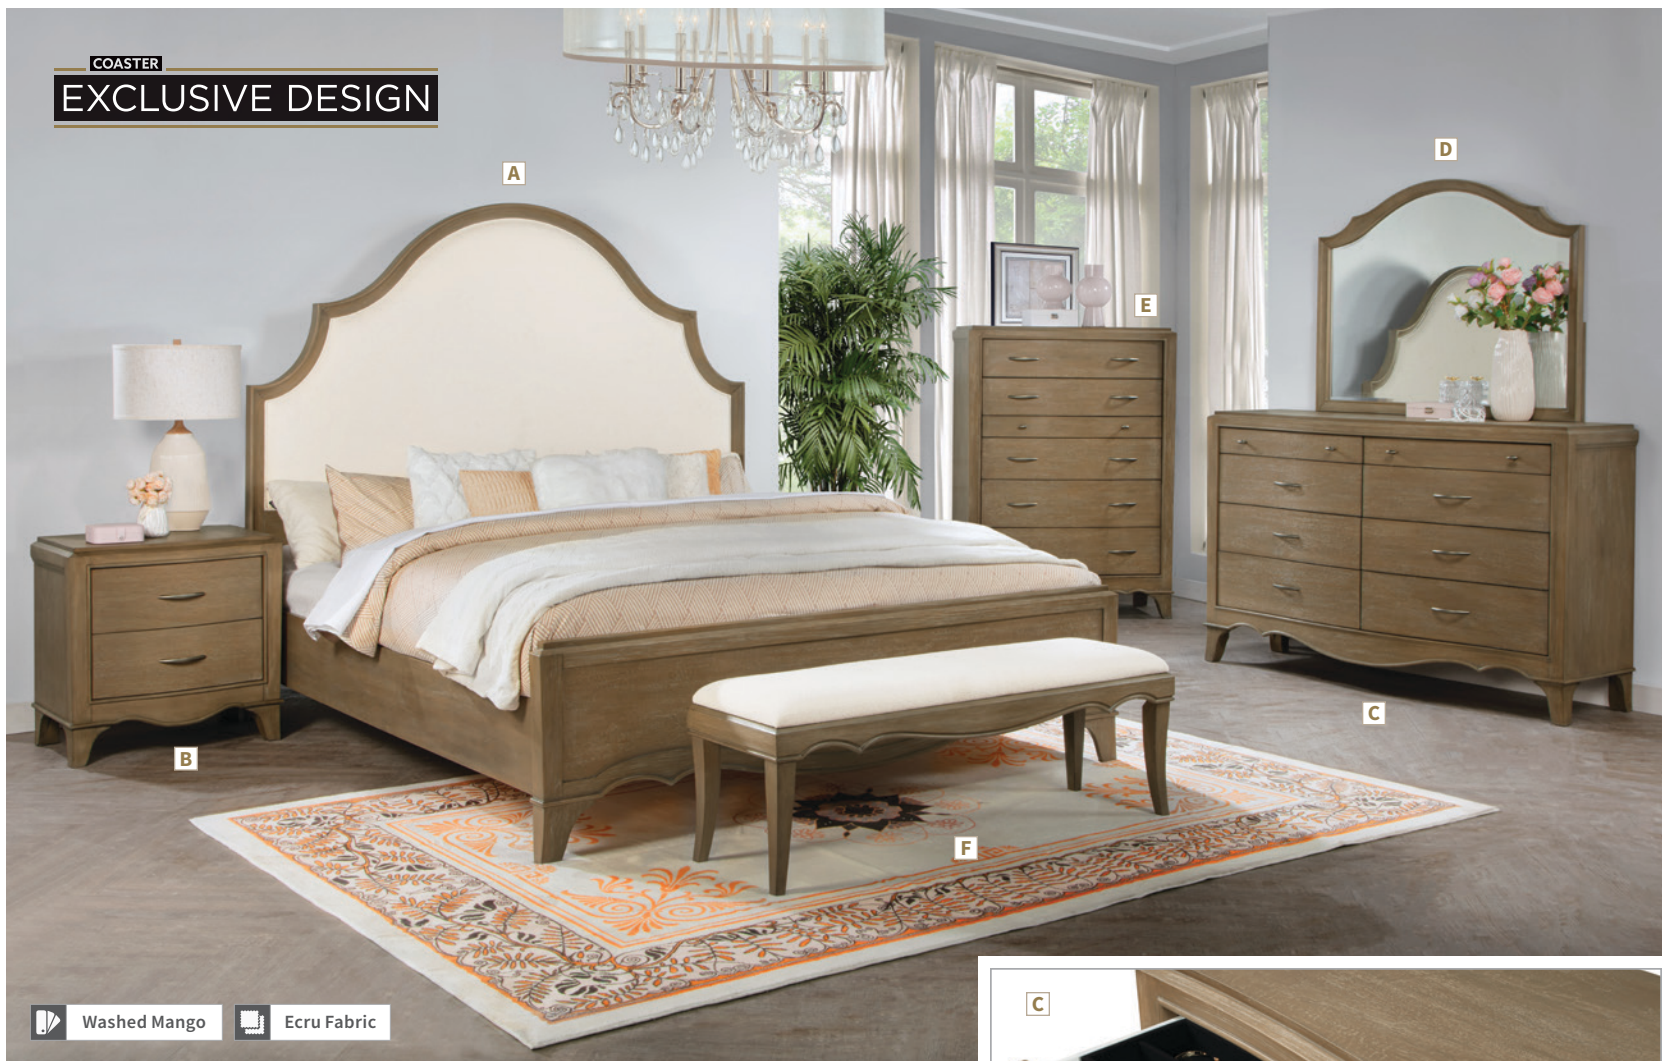

C NEW Dresser 215873
73.75"w x 20.50"d x 39.00"h

D NEW Dresser Mirror 215874
50.00"w x 4.25"d x 42.25"h

E NEW Chest 215875
45.00"w x 20.50"d x 58.00"h

C

Hidden Jewelry Storage in Bottom Right Drawer of Dresser