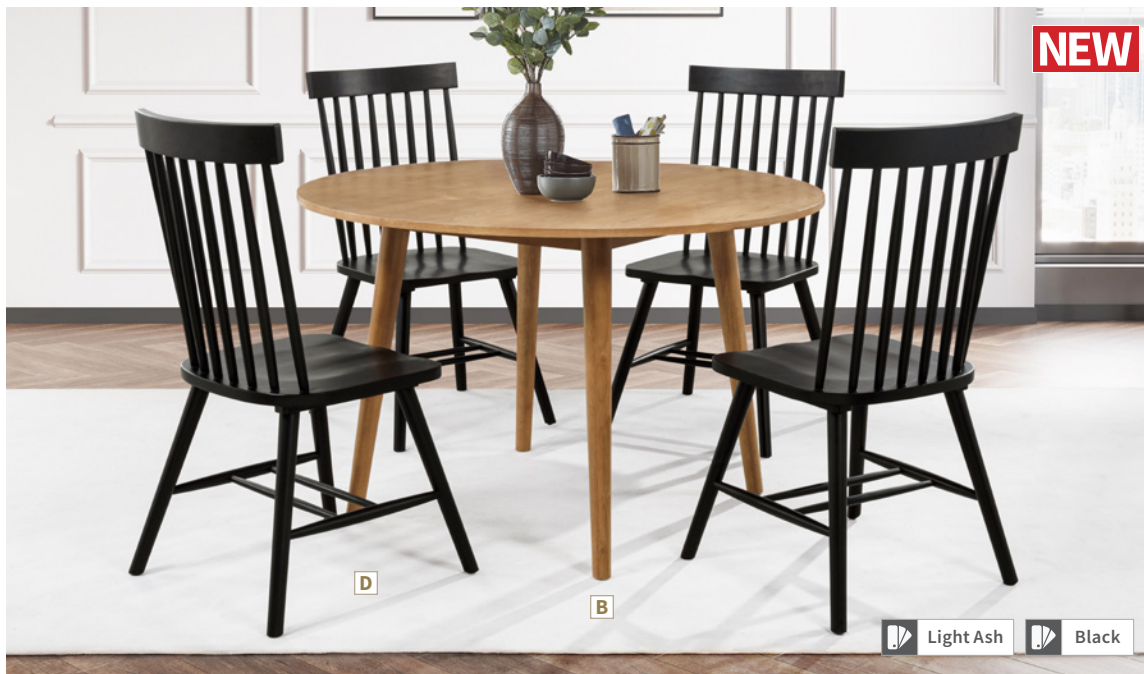

Light Ash

Black

White

Light Ash