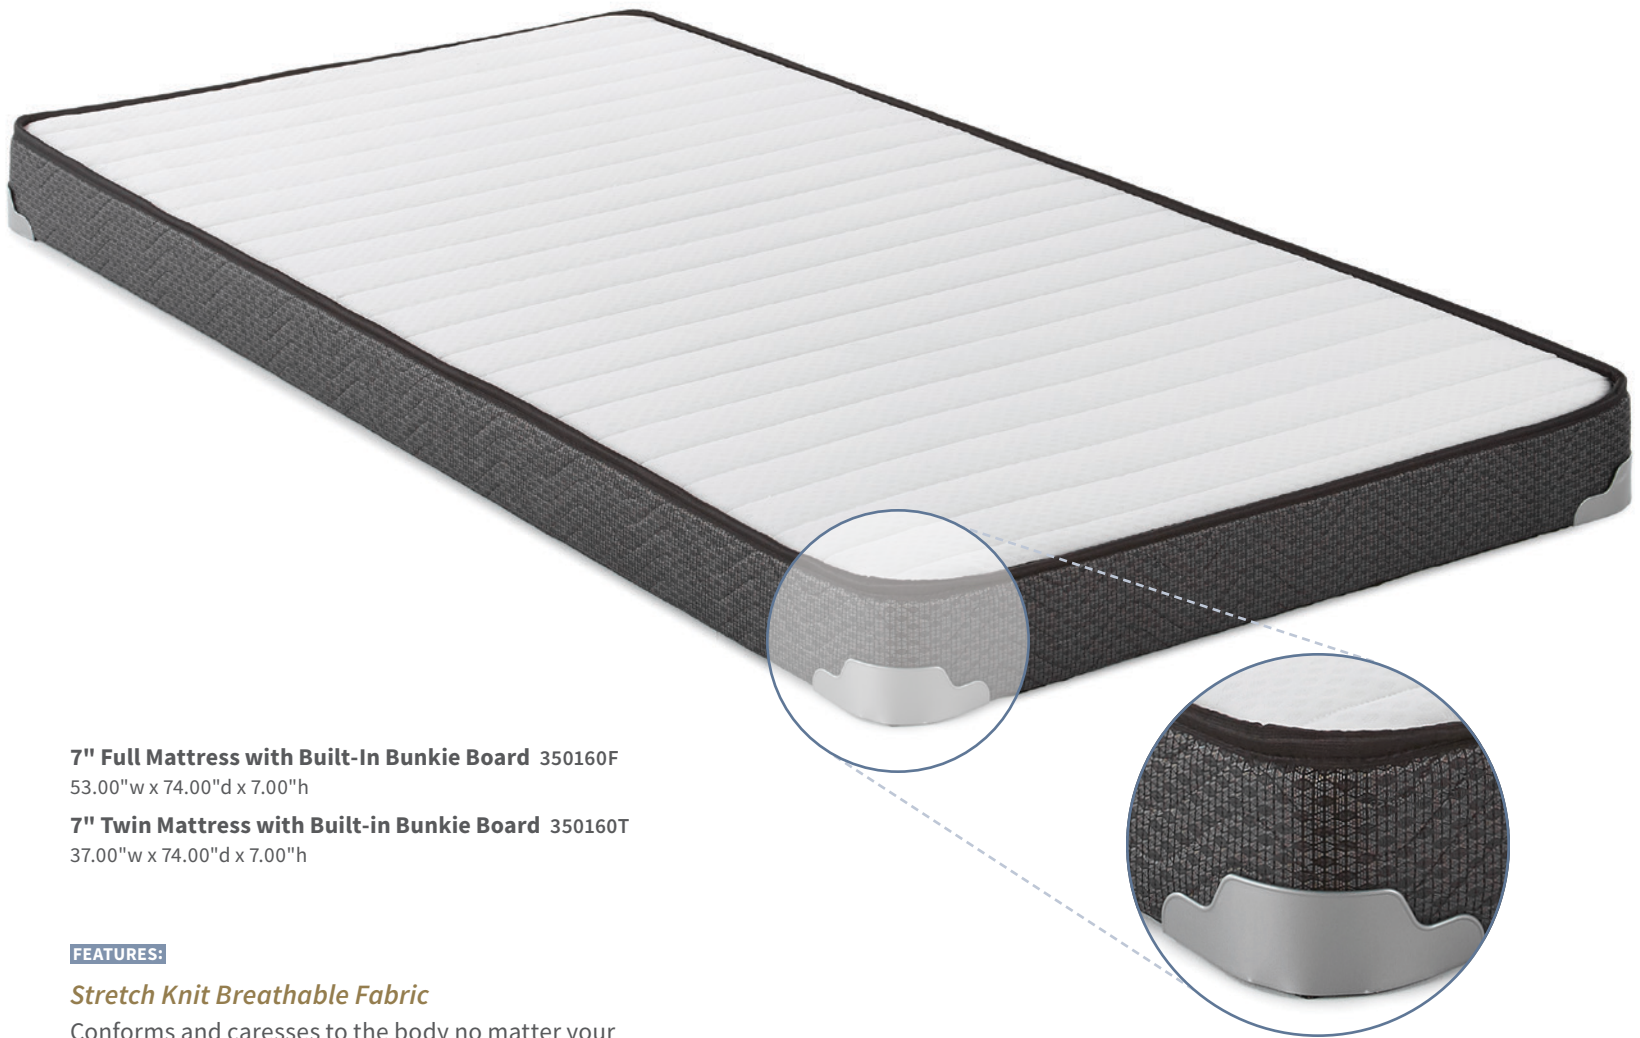

Brings firm and consistent orthopedic support head to toe

Base Foam

Provides durable and long-lasting support for the entire mattress

MOST IDEAL »
FOR

7.0"
HEIGHT

FIRMNESS SCALE »

DROVER 7" MATTRESS WITH BUILT-IN BUNKIE BOARD