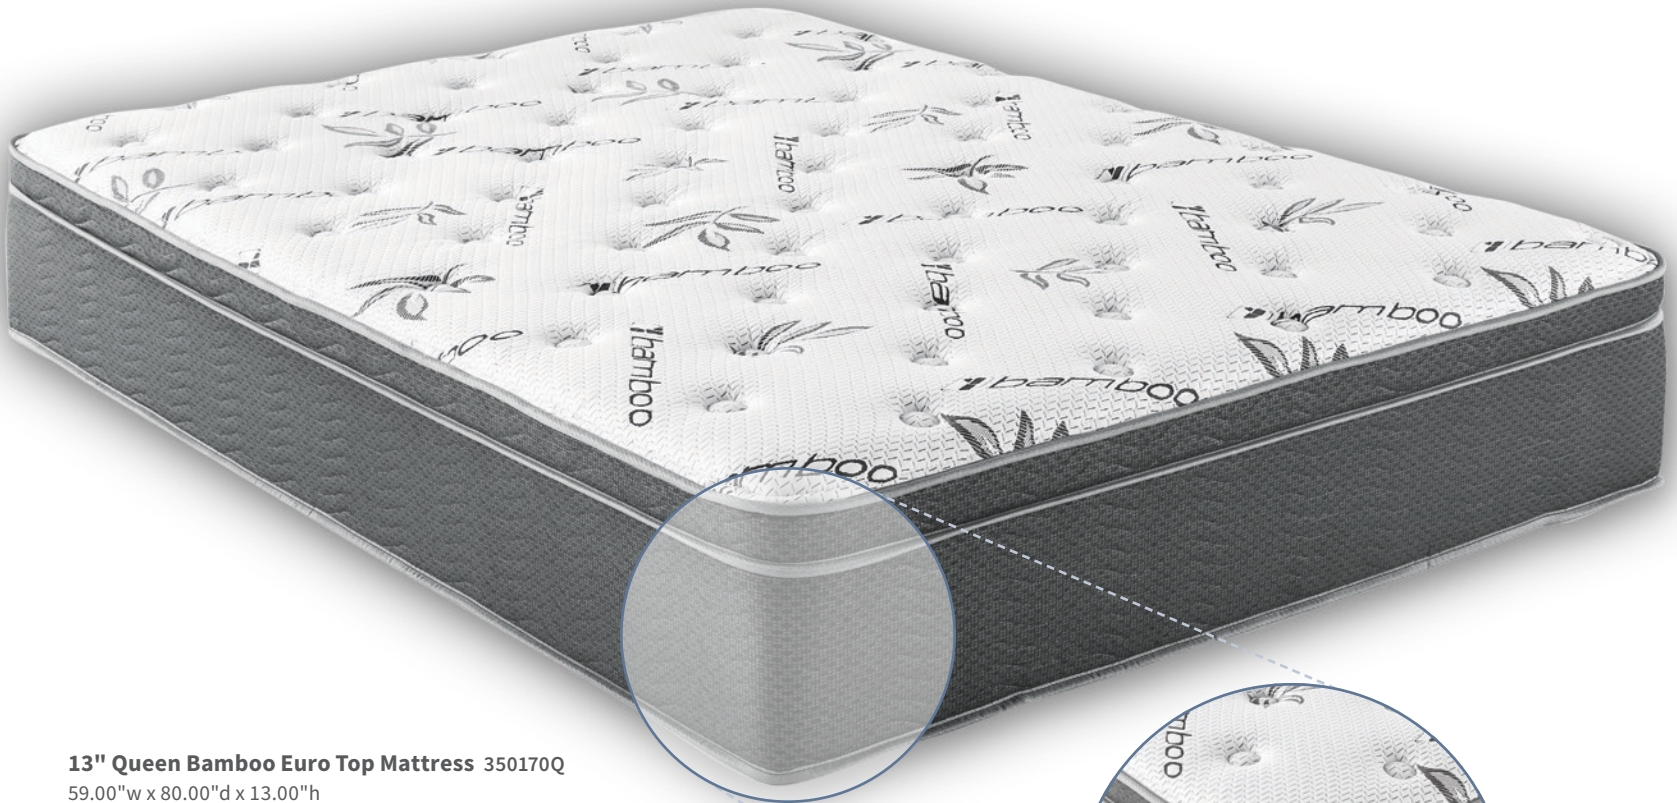

KENYON BAMBOO EURO TOP MATTRESS

- **13" Queen Bamboo Euro Top Mattress 350170Q**
  59.00"w x 80.00"d x 13.00"h
- **13" Eastern King Bamboo Euro Top Mattress 350170KE**
  75.00"w x 80.00"d x 13.00"h
- **13" California King Bamboo Euro Top Mattress 350170KW**
  71.00"w x 84.00"d x 13.00"h
- **13" Full Bamboo Euro Top Mattress 350170F**
  53.00"w x 74.00"d x 13.00"h
- **13" Twin Bamboo Euro Top Mattress 350170T**
  37.00"w x 74.00"d x 13.00"h

FEATURES:

Stretch Bamboo Cover

Delivers a soft hypoallergenic, breathable, cooler sleep surface by naturally wicking away moisture

Super Soft Quilt Foam

Soft cushioning quilted right into the cover for immediate comfort and pressure relief

Gel Memory Foam Lumbar

Relieves pressure points and adds support to the lumbar area of the body

360 Degree Foam Encased Individually Wrapped Coils

Minimizes partner disturbance from motion transfer with dynamic support and pressure relief

MOST IDEAL »
FOR

13.0"
HEIGHT