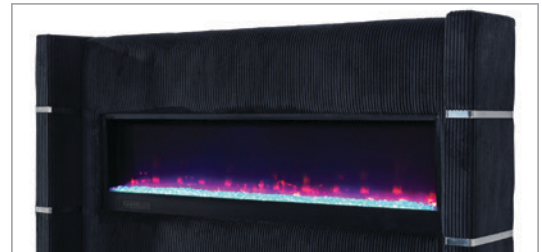

NEW

This collection features a built-in visual flame box for a modern design enhancement

A

Integrated Footboard TV Storage

COASTER

EXCLUSIVE DESIGN

Black Corduroy

Unparalleled Ambiance **TISDALL** UPHOLSTERED BEDS

Transform your bedroom into a captivating sanctuary with this show-stopping bed, now available in plush corduroy upholstery in cream, grey, or black. The integrated TV version features a hidden motorized lift for screens up to 50 inches, while the flame box offers 16 adjustable color options controlled by remote. Stylish, cozy, and luxurious, it's a striking focal point for any room.

A NEW Queen Bed 315868BLKQ
67.50"w x 95.35.00"d x 67.25"h

NEW Eastern King Bed 315868BLKKE
83.50"w x 95.50"d x 67.25"h

NEW California King Bed 315868BLKKW
79.50"w x 99.50"d x 67.25"h

FEATURES: Foundation Required* / Max TV Size 50" †† / Max TV Weight: 200lbs / Flame Visualizer Box / Remote Controls† / USB Charging Port / Silver Leg Finish

MATERIALS: Pine, tempered glass, foam, and fabric

*For more information about our product standards please see page 215.

† 2 AAA Batteries Required for each Remote Control

†† Comes with 2 size hardware packs compatible with most TVs. Hardware may not fit all models—please check size and compatibility before installing your TV on the rack.