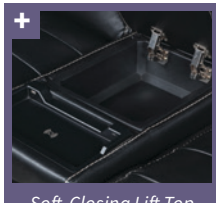

Soft-Closing Lift Top Storage with Charging Station