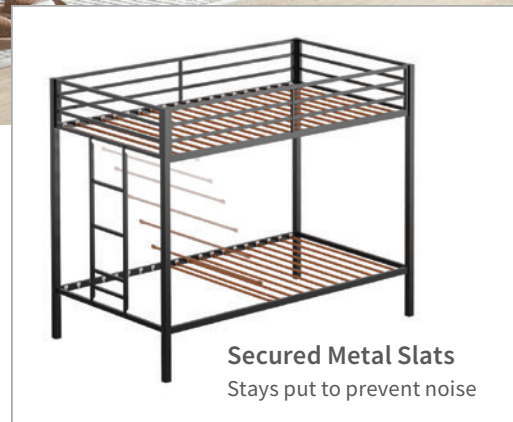

METAL BUNK BEDS

FRAMES DESIGNED WITH SAFETY IN MIND

Supports 7" Thick Mattress

Top bunk mattress should sit at least 5" below top edge of guardrail

Weight Limits

Top bunk: 200 lbs.

Bottom bunk: 450 lbs.

Easy-to-Climb Integrated Ladders

Low Profile Bottom Bunk

12.5" High Full-Length Metal Guardrails

Designed to enhance stability and safety on the top bunk

Steel Metal Frame

Recommended Ages

Top bunk: 6+
Bottom bunk: 3+

Plastic Floor Protectors

30 minute assembly time with 2 people and comes with tools and step-by-step instructions.

All Metal Bunk Beds Feature a Patented Metal Slat System!

The prefabricated mounting slots make it simple to assemble, improving the capacity of weight and structural stability at the same time.