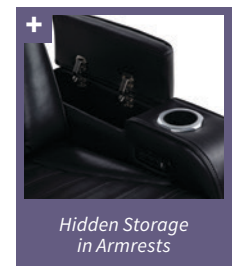

NEW **POWER**

Tech Savvy & Ultra Cozy
ZUMA POWER COLLECTION

The Zuma collection delivers immersive relaxation with bold style and high-tech comfort. This dual power reclining set features power headrests, built-in storage, removable cup holders, and a Bluetooth speaker console. USB-A/C ports, blue LED underglow, and smooth power recline create a modern, luxurious lounging experience in your living space.

A NEW Dual Power Sofa

603251PP

85.75" w x 40.25" d x 43.50" h
Seat 21.25" d x 19.75" h

FEATURES: Power Recline & Power Headrest / LED Lighting / Lay-Flat Mechanism / Full Metal Frame / Sinuous Spring Deck / Pocket Coil Springs / Cushions: Attached Seat & Back / Partial Assembly Required

MATERIALS: Metal, foam, and leatherette

B NEW Dual Power Loveseat

603252PP

74.50" w x 40.25" d x 43.50" h
Seat 21.25" d x 19.75" h

C NEW Dual Power Glider Recliner

603253PP

38.00" w x 40.25" d x 43.50" h
Seat 21.25" d x 19.75" h

NEW **POWER**