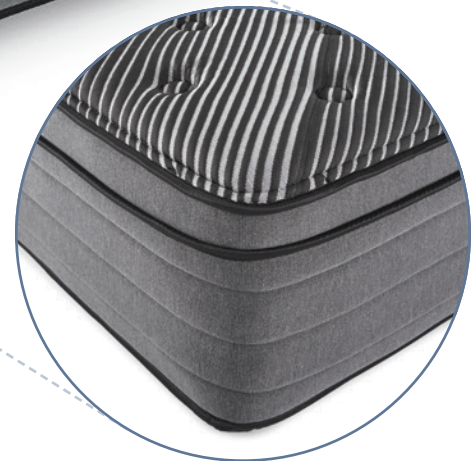

MOST IDEAL FOR »

14.0" HEIGHT

FIRMNESS SCALE »

MONTLAKE ICE EURO TOP MATTRESS

15" Queen Ice Euro Top Mattress 350412Q
59.00"w x 80.00"d x 15.00"h

15" Eastern King Ice Euro Top Mattress 350412KE
75.00"w x 80.00"d x 15.00"h