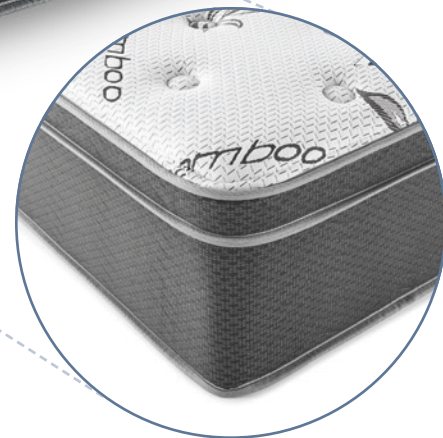

KENYON BAMBOO EURO TOP MATTRESS

- **13" Queen Bamboo Euro Top Mattress 350170Q**
  59.00"w x 80.00"d x 13.00"h
- **13" Eastern King Bamboo Euro Top Mattress 350170KE**
  75.00"w x 80.00"d x 13.00"h
- **13" California King Bamboo Euro Top Mattress 350170KW**
  71.00"w x 84.00"d x 13.00"h
- **13" Full Bamboo Euro Top Mattress 350170F**
  53.00"w x 74.00"d x 13.00"h
- **13" Twin Bamboo Euro Top Mattress 350170T**
  37.00"w x 74.00"d x 13.00"h

FEATURES:

Stretch Bamboo Cover

Delivers a soft hypoallergenic, breathable, cooler sleep surface by naturally wicking away moisture

Super Soft Quilt Foam

Soft cushioning quilted right into the cover for immediate comfort and pressure relief

Gel Memory Foam Lumbar

Relieves pressure points and adds support to the lumbar area of the body

360 Degree Foam Encased Individually Wrapped Coils

Minimizes partner disturbance from motion transfer with dynamic support and pressure relief

MOST IDEAL »
FOR

13.0"
HEIGHT