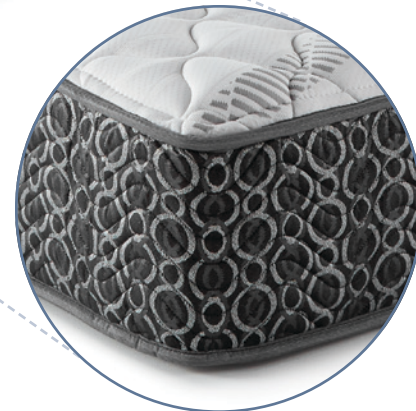

TRU Contour Open Coil

Brings a firm supportive feeling to your body as you sleep and recover

MOST IDEAL FOR »

11.0" HEIGHT