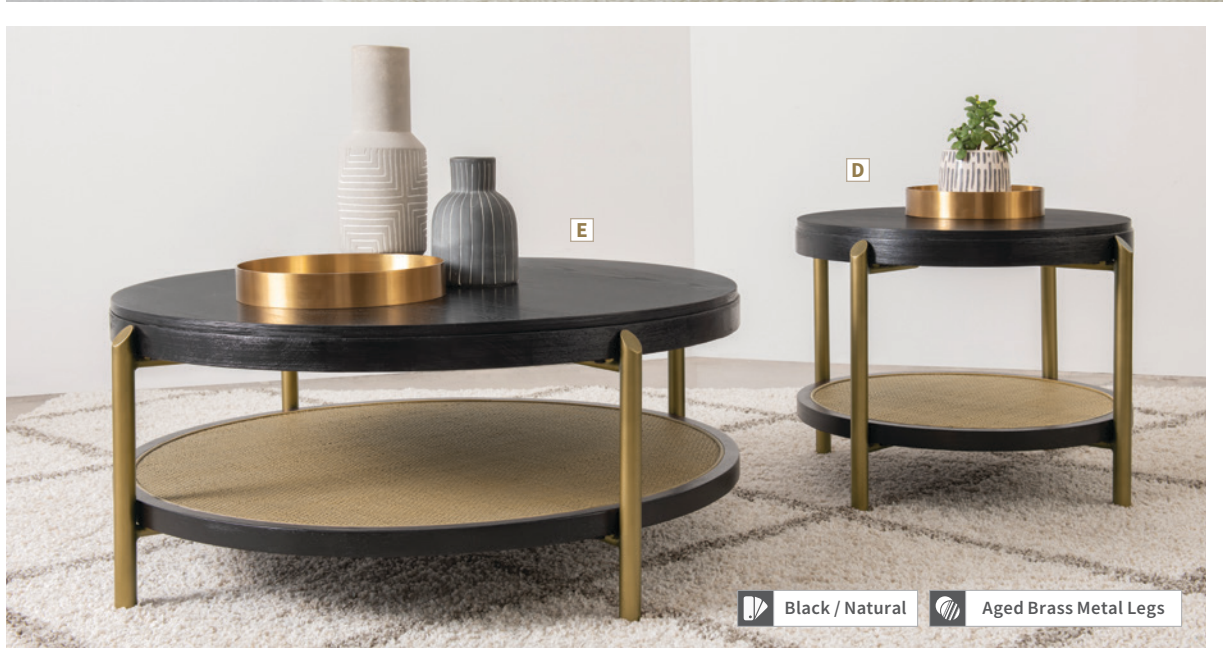

MATERIALS: Solid Asian hardwood, ash veneer, engineered wood, cane, metal, LVL drawer frames, and 45mm metal glides

Sand Wash / Natural | Aged Brass Metal Legs

Sand Wash / Natural | Aged Brass Metal Legs

COASTER
EXCLUSIVE DESIGN

Black / Natural Aged Brass Metal Legs

D End Table 706197
26.25"dia x 19.75"h

E Coffee Table 706198
40.75"dia x 17.25"h

MATERIALS: Solid Asian hardwood, ash veneer, engineered wood, cane, and metal