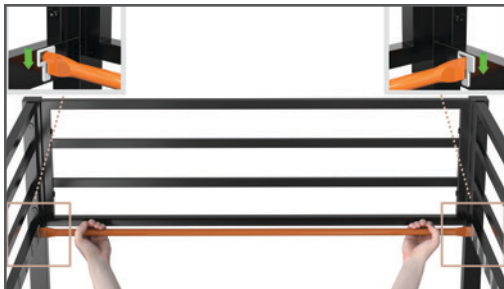

STEP 1 Insert Slat – Place each metal slat into the slots on the frame.

STEP 2 Check Alignment – Make sure the slat sits evenly on both sides.