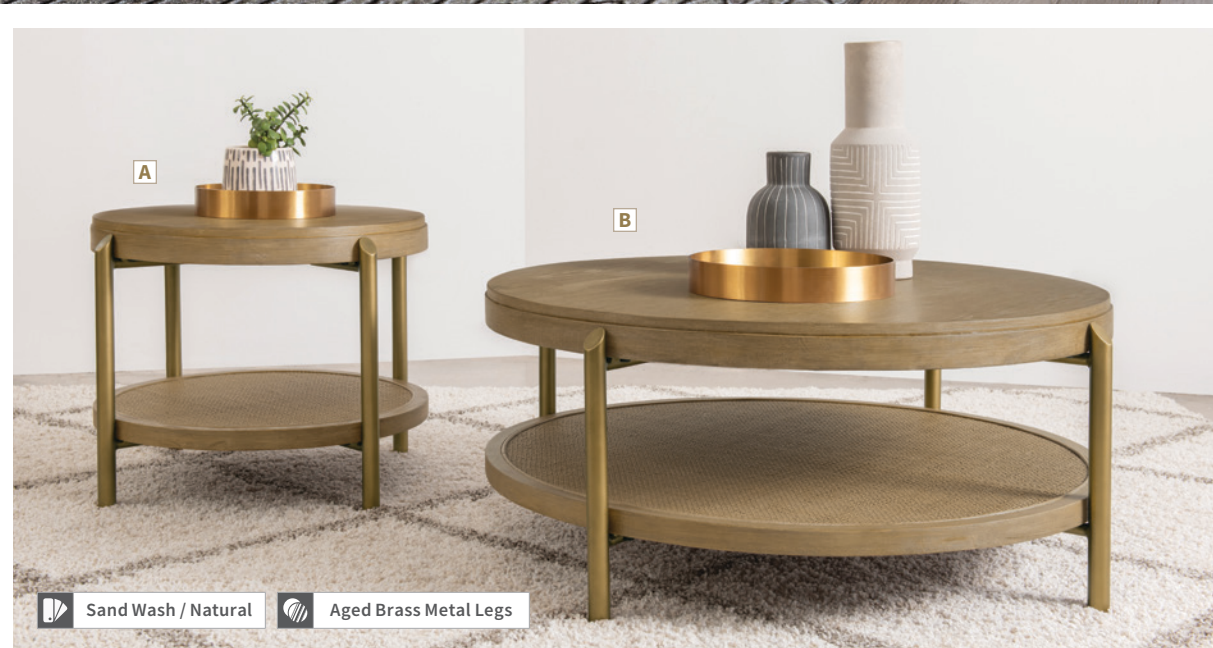

Sand Wash / Natural | Aged Brass Metal Legs