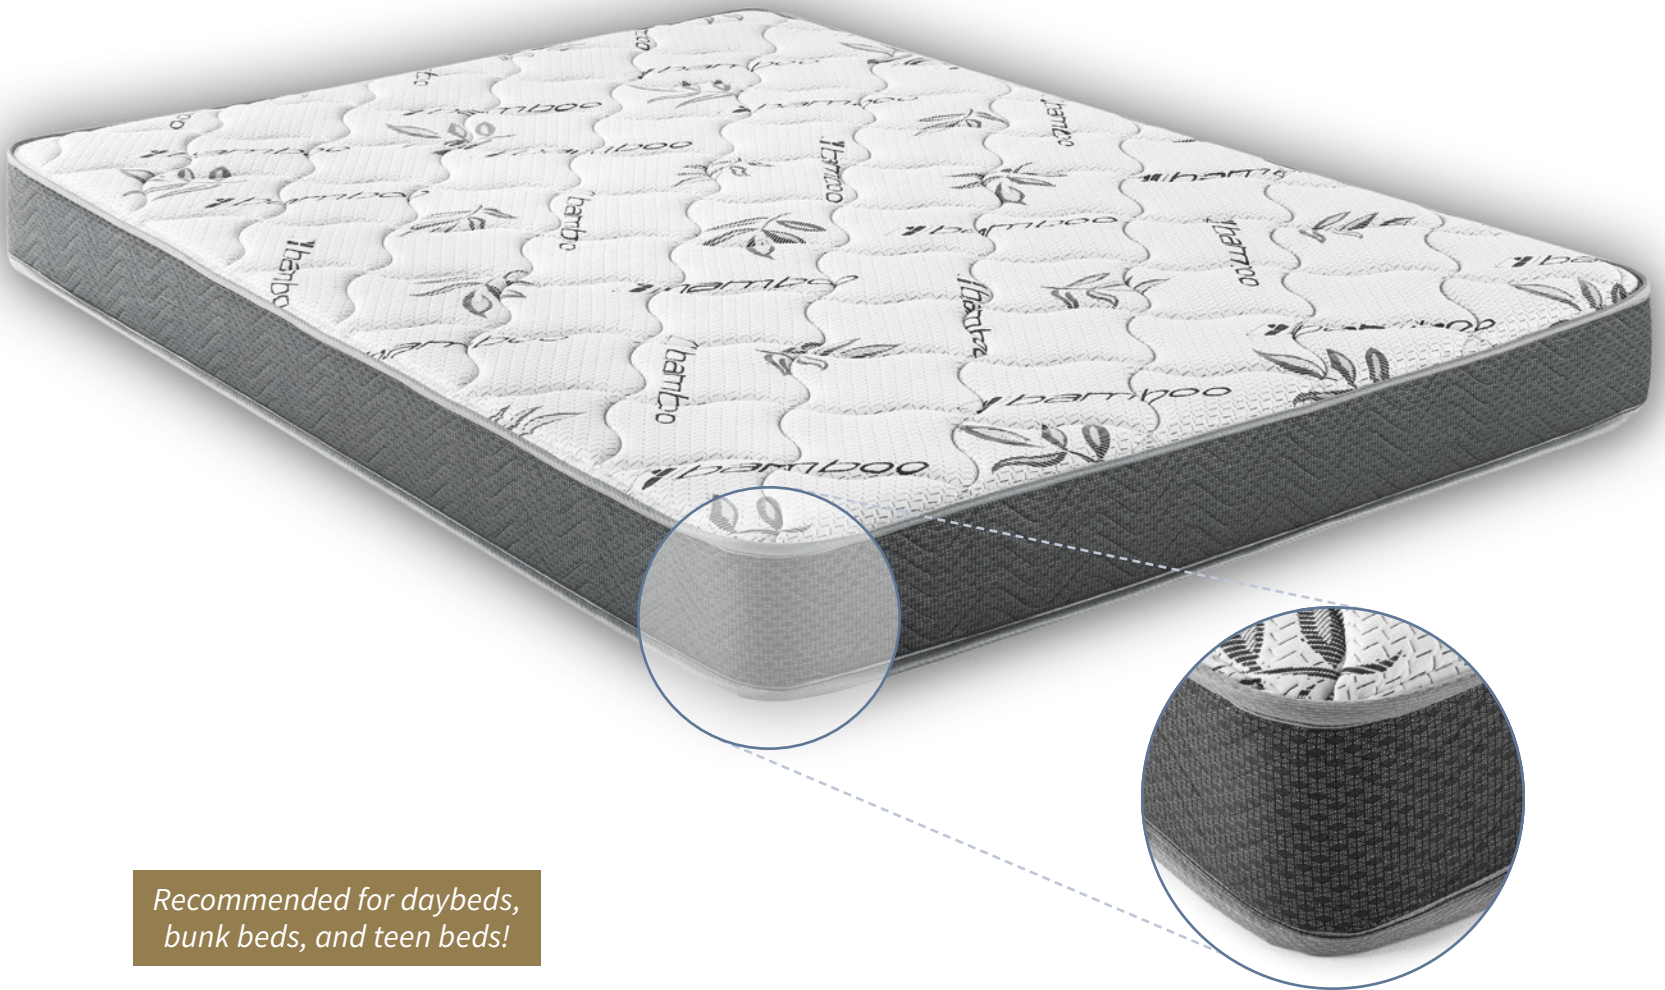

Recommended for daybeds, bunk beds, and teen beds!

Queen Bamboo Foam Mattress 350361Q

59.00" w x 80.00" d x 7.00" h

Full Bamboo Foam Mattress 350361F

53.00" w x 74.00" d x 7.00" h

Twin XL Bamboo Foam Mattress 350361TL

37.00" w x 80.00" d x 7.00" h

Twin Bamboo Foam Mattress 350361T

37.00" w x 74.00" d x 7.00" h

FEATURES:

360 Degree Stretch Bamboo Cover

Delivers a soft hypoallergenic, breathable, cooler sleep surface by naturally wicking away moisture

Comfort Quilt Foam

Cushioning quilted right into the cover for immediate comfort and pressure relief

High Density Foam Core

Provides durable long-lasting high-density support

MOST IDEAL FOR

7.0" HEIGHT