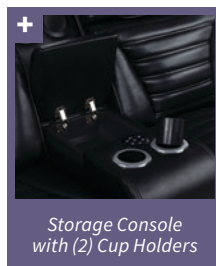

NEW **POWER**

Tech Savvy & Ultra Cozy
ZUMA POWER COLLECTION

The Zuma collection delivers immersive relaxation with bold style and high-tech comfort. This dual power reclining set features power headrests, built-in storage, removable cup holders, and a Bluetooth speaker console. USB-A/C ports, blue LED underglow, and smooth power recline create a modern, luxurious lounging experience in your living space.

A NEW Dual Power Sofa

603251PP

85.75" w x 40.25" d x 43.50" h
Seat 21.25" d x 19.75" h

FEATURES: Power Recline & Power Headrest / LED Lighting / Lay-Flat Mechanism / Full Metal Frame / Sinuous Spring Deck / Pocket Coil Springs / Cushions: Attached Seat & Back / Partial Assembly Required

MATERIALS: Metal, foam, and leatherette

B NEW Dual Power Loveseat

603252PP

74.50" w x 40.25" d x 43.50" h
Seat 21.25" d x 19.75" h

C NEW Dual Power Glider Recliner

603253PP

38.00" w x 40.25" d x 43.50" h
Seat 21.25" d x 19.75" h

NEW **POWER**